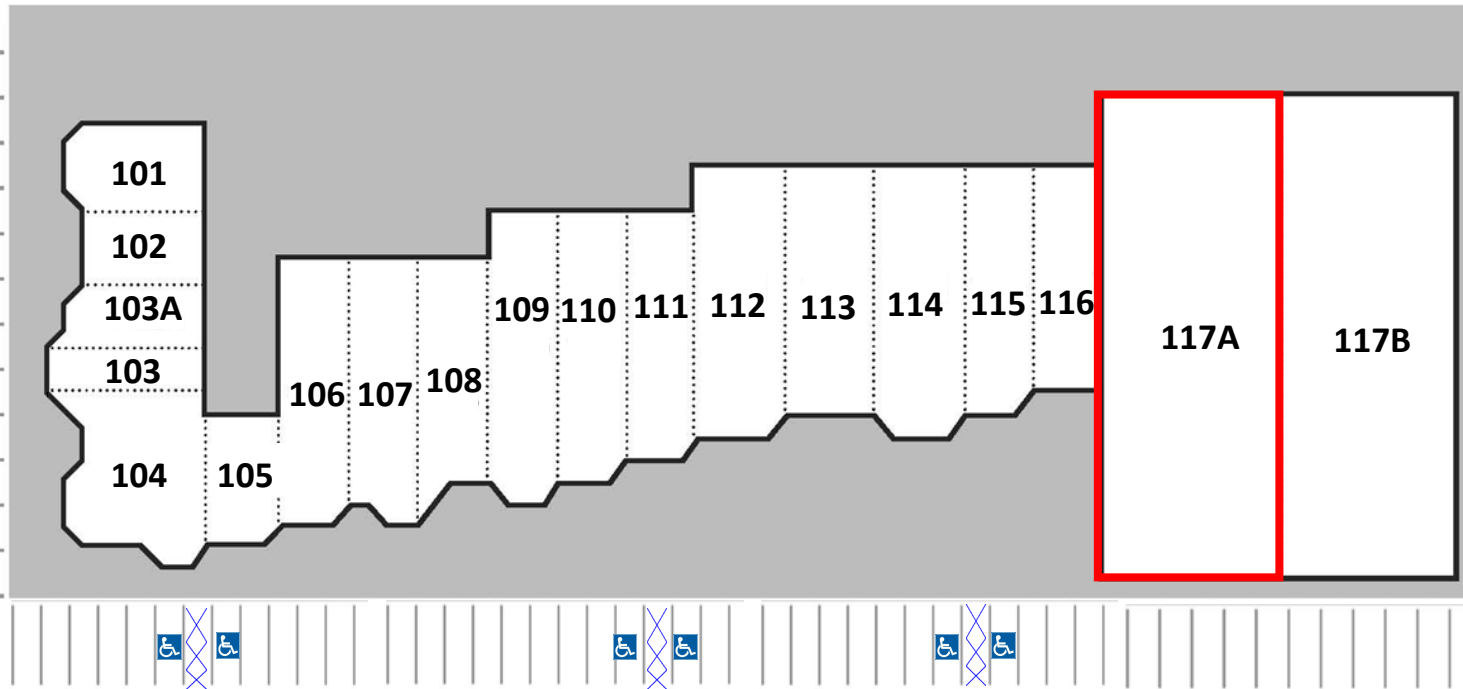

Auburn Place

SHOPPES

3501 Holland Road • Virginia Beach, VA 23452 • www.thebreedencompany.com

Building 2

 = Handicapped Space